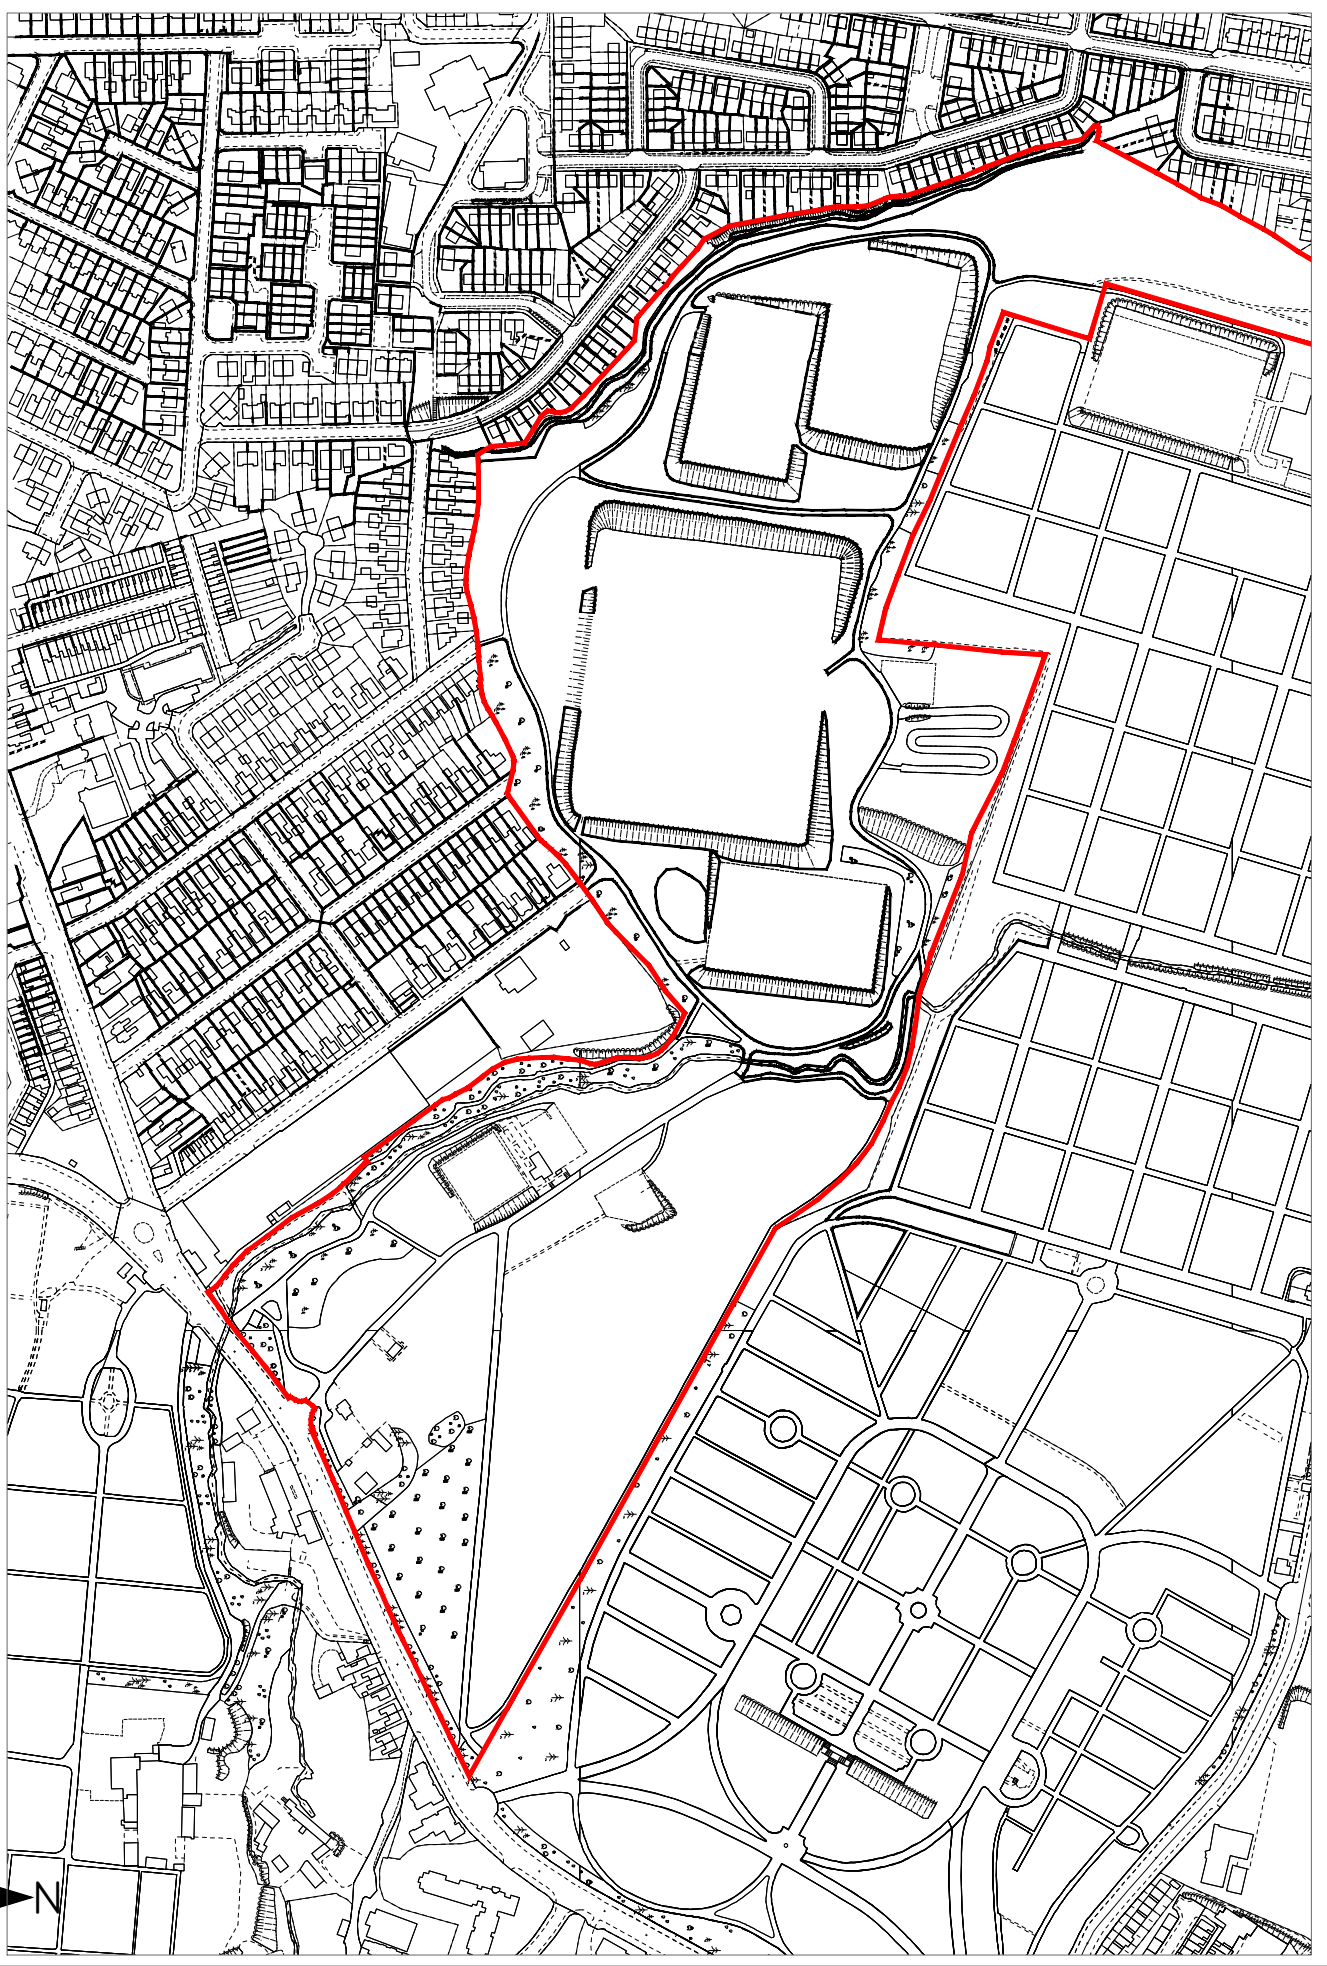

Building Control Service

Belfast Mapping Data v3.0
Prepared by I.S.B.
Based upon the Ordnance Survey
Of Northern Ireland map with the
permission of the Director & Chief Executive.
© CROWN COPYRIGHT 2003

DRAWN BY **MT**
DATE **14/06/2023**

Falls Park

SCALE **NTS**